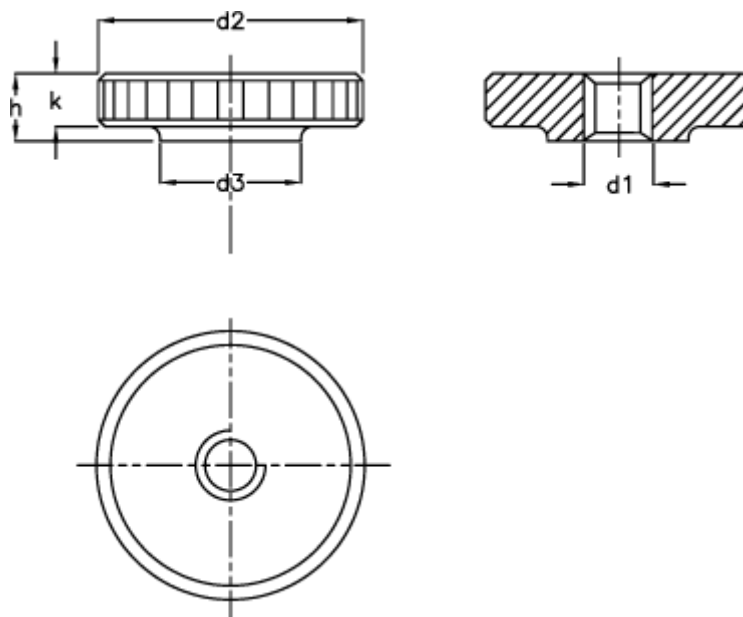

Article number: 20702508

Description: E+G flat knurled nut
DIN 467-M5

Measures

$d_1 = M5$

$d_2 = 20$

$d_3 = 10$

$h = 5$

$K = 4.0$